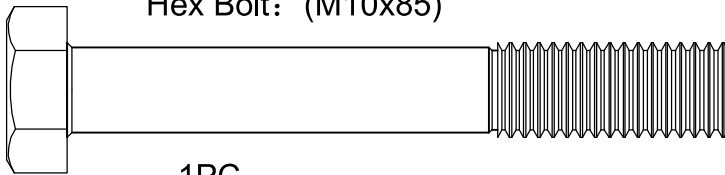

# GYRONETICS

INNOVATIVE FITNESS PRODUCTS

Washer: (M10)

4PCS

Washer: (M8)

6PCS

Nut: (M10)

2PCS

U Bolt

1PC

Hex Bolt: (M10x85)

1PC

Hex Bolt: (M10x60)

1PC

Bolt: (M8x90)

2PCS