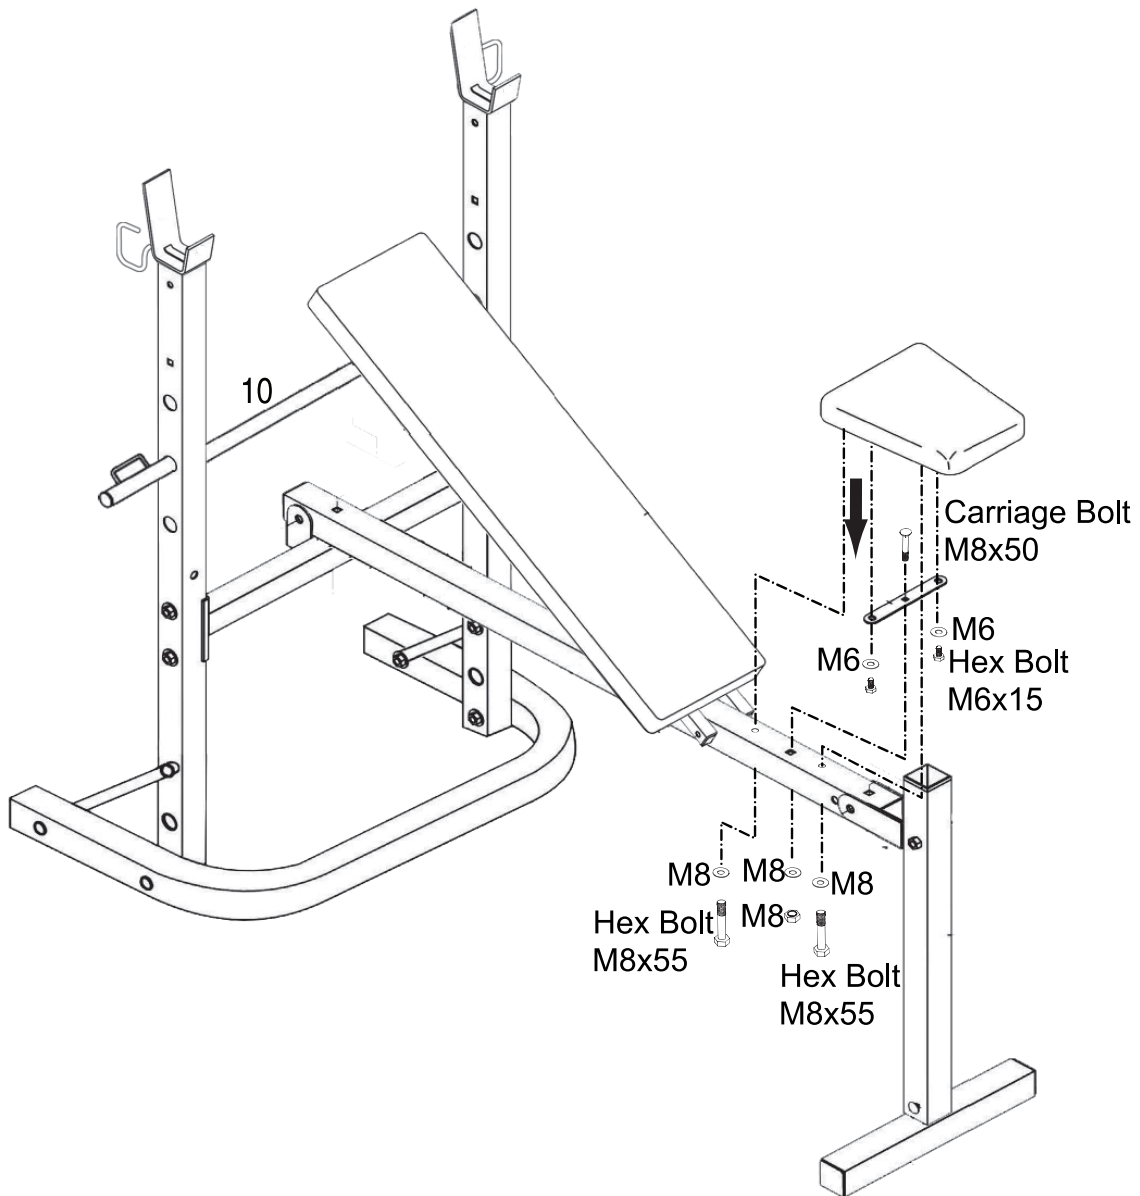

Hex Bolt: (M8x40)

4PCS

Nut: (M8)

13PCS

Spanner

2PCS

1

2

3

4

5

6

7

8

9

GYRONETICS

INNOVATIVE FITNESS PRODUCTS

Load:80kg

Load:200kg

Load:100kg

Maximum Load:220kg