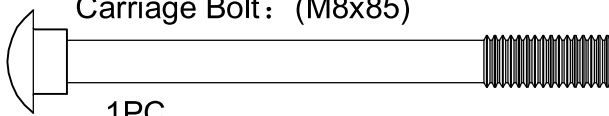

Spring Washer: (M8)

2PCS

Washer: (M6)

4PCS

Nut: (M10)

4PCS

Hex Bolt: (M10x130)

1PC

Carriage Bolt: (M8x85)

1PC

Hex Bolt: (M10x60)

3PCS

Carriage Bolt: (M8x80)

2PCS

Carriage Bolt: (M8x55)

1PC