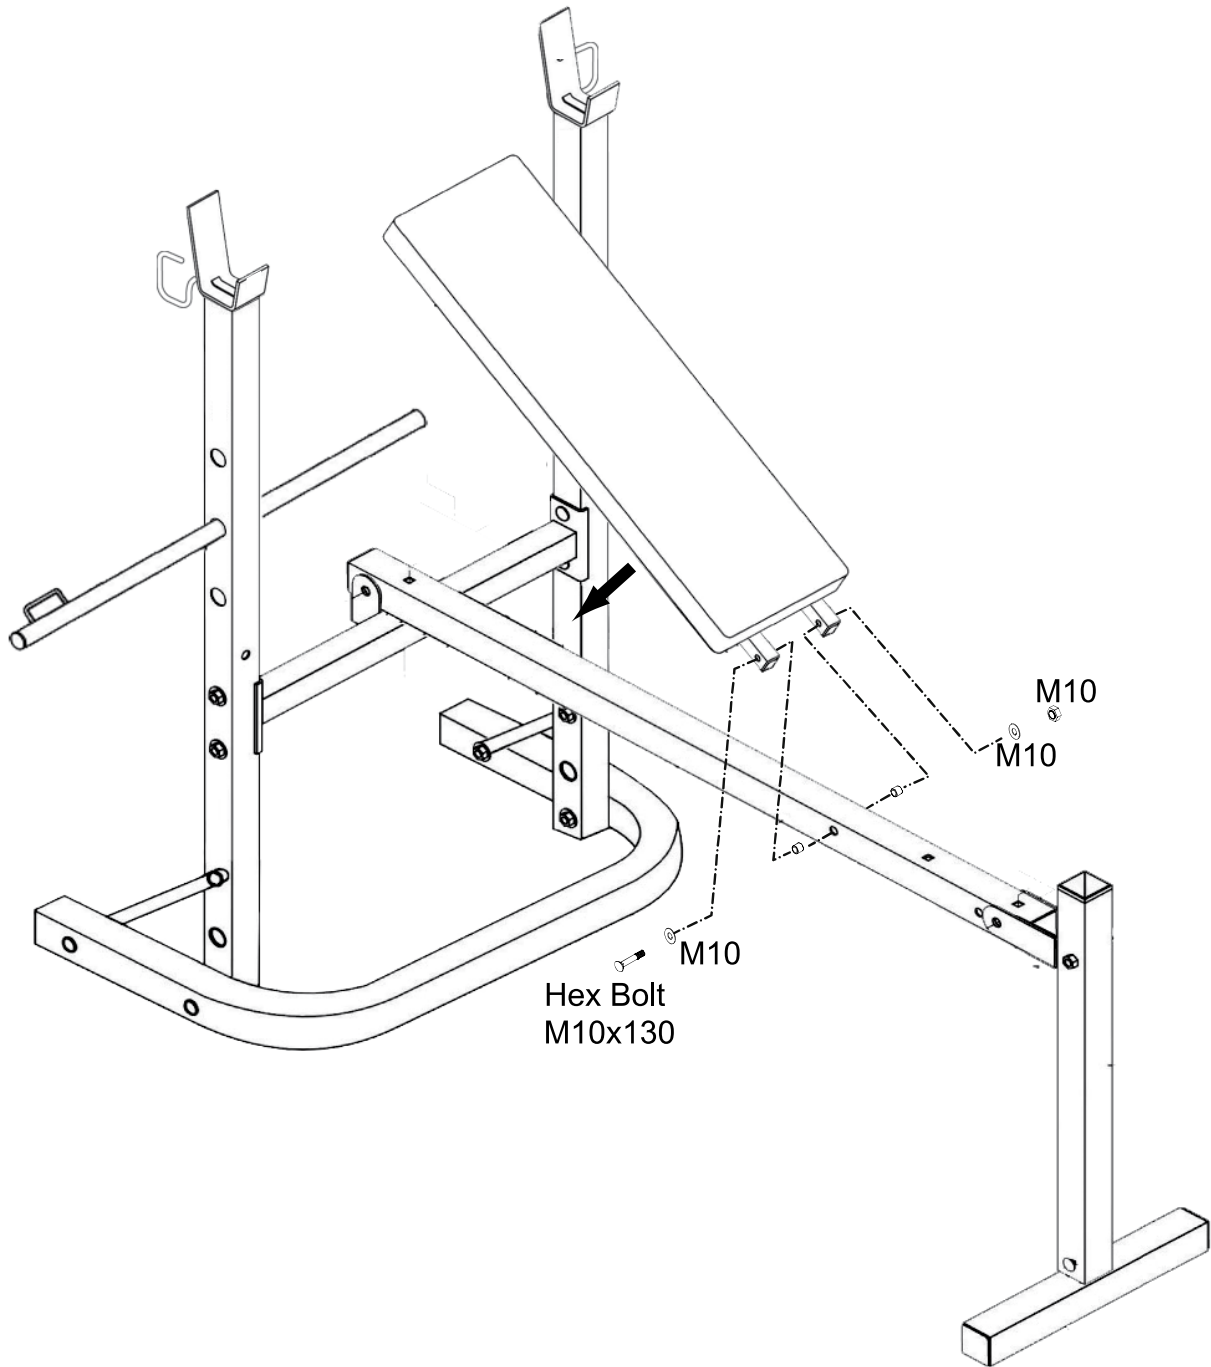

Hex Bolt: (M8x40)

4PCS

Nut: (M8)

13PCS

Spanner

2PCS

1

2

3

4

5

6

7

8

9

GYRONETICS

INNOVATIVE FITNESS PRODUCTS

Load:80kg

Load:200kg

Load:100kg

Maximum Load:220kg