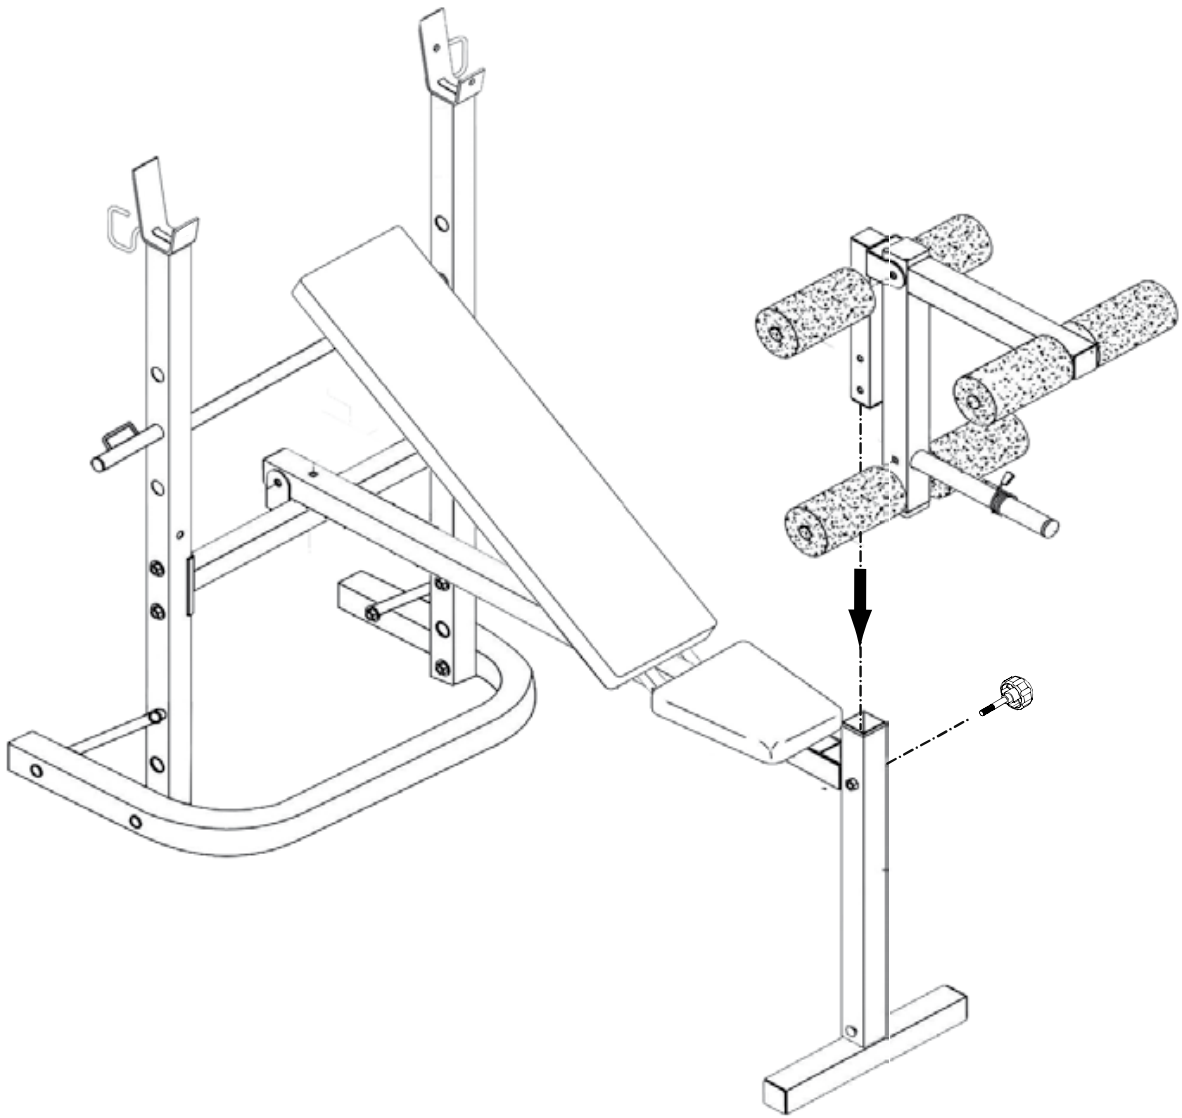

3

4

5

6

7

8

9

GYRONETICS

INNOVATIVE FITNESS PRODUCTS

Load:80kg

Load:200kg

Load:100kg

Maximum Load:220kg