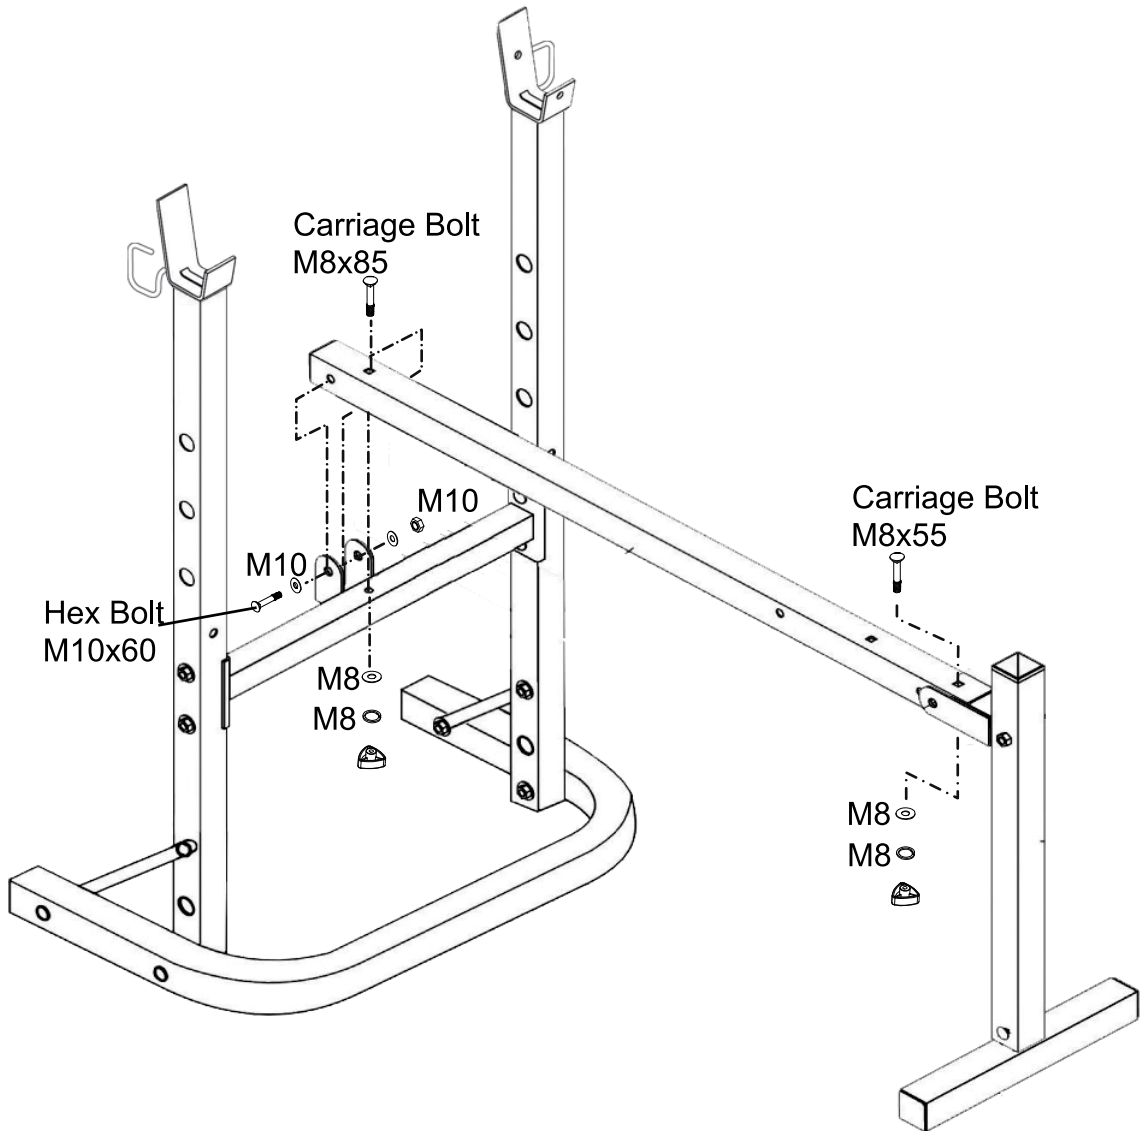

Carriage Bolt: (M8x50)

8PCS

Carriage Bolt: (M8x45)

3PCS

Hex Bolt: (M6x15)

2PCS

Hex Bolt: (M8x55)

2PCS

Hex Bolt: (M8x40)

4PCS

Nut: (M8)

13PCS

Spanner

2PCS

1

2

3

4

5

6

7

8

9

GYRONETICS

INNOVATIVE FITNESS PRODUCTS

Load:80kg

Load:200kg

Load:100kg

Maximum Load:220kg