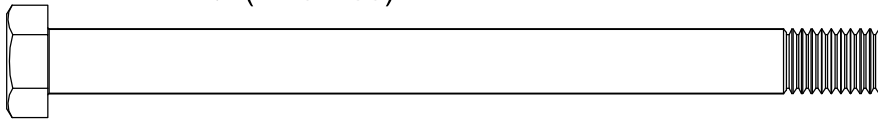

Spring Washer: (M8)

2PCS

Washer: (M6)

4PCS

Nut: (M10)

4PCS

Hex Bolt: (M10x130)

1PC

Carriage Bolt: (M8x85)

1PC

Hex Bolt: (M10x60)

3PCS

Carriage Bolt: (M8x80)

2PCS

Carriage Bolt: (M8x55)

1PC