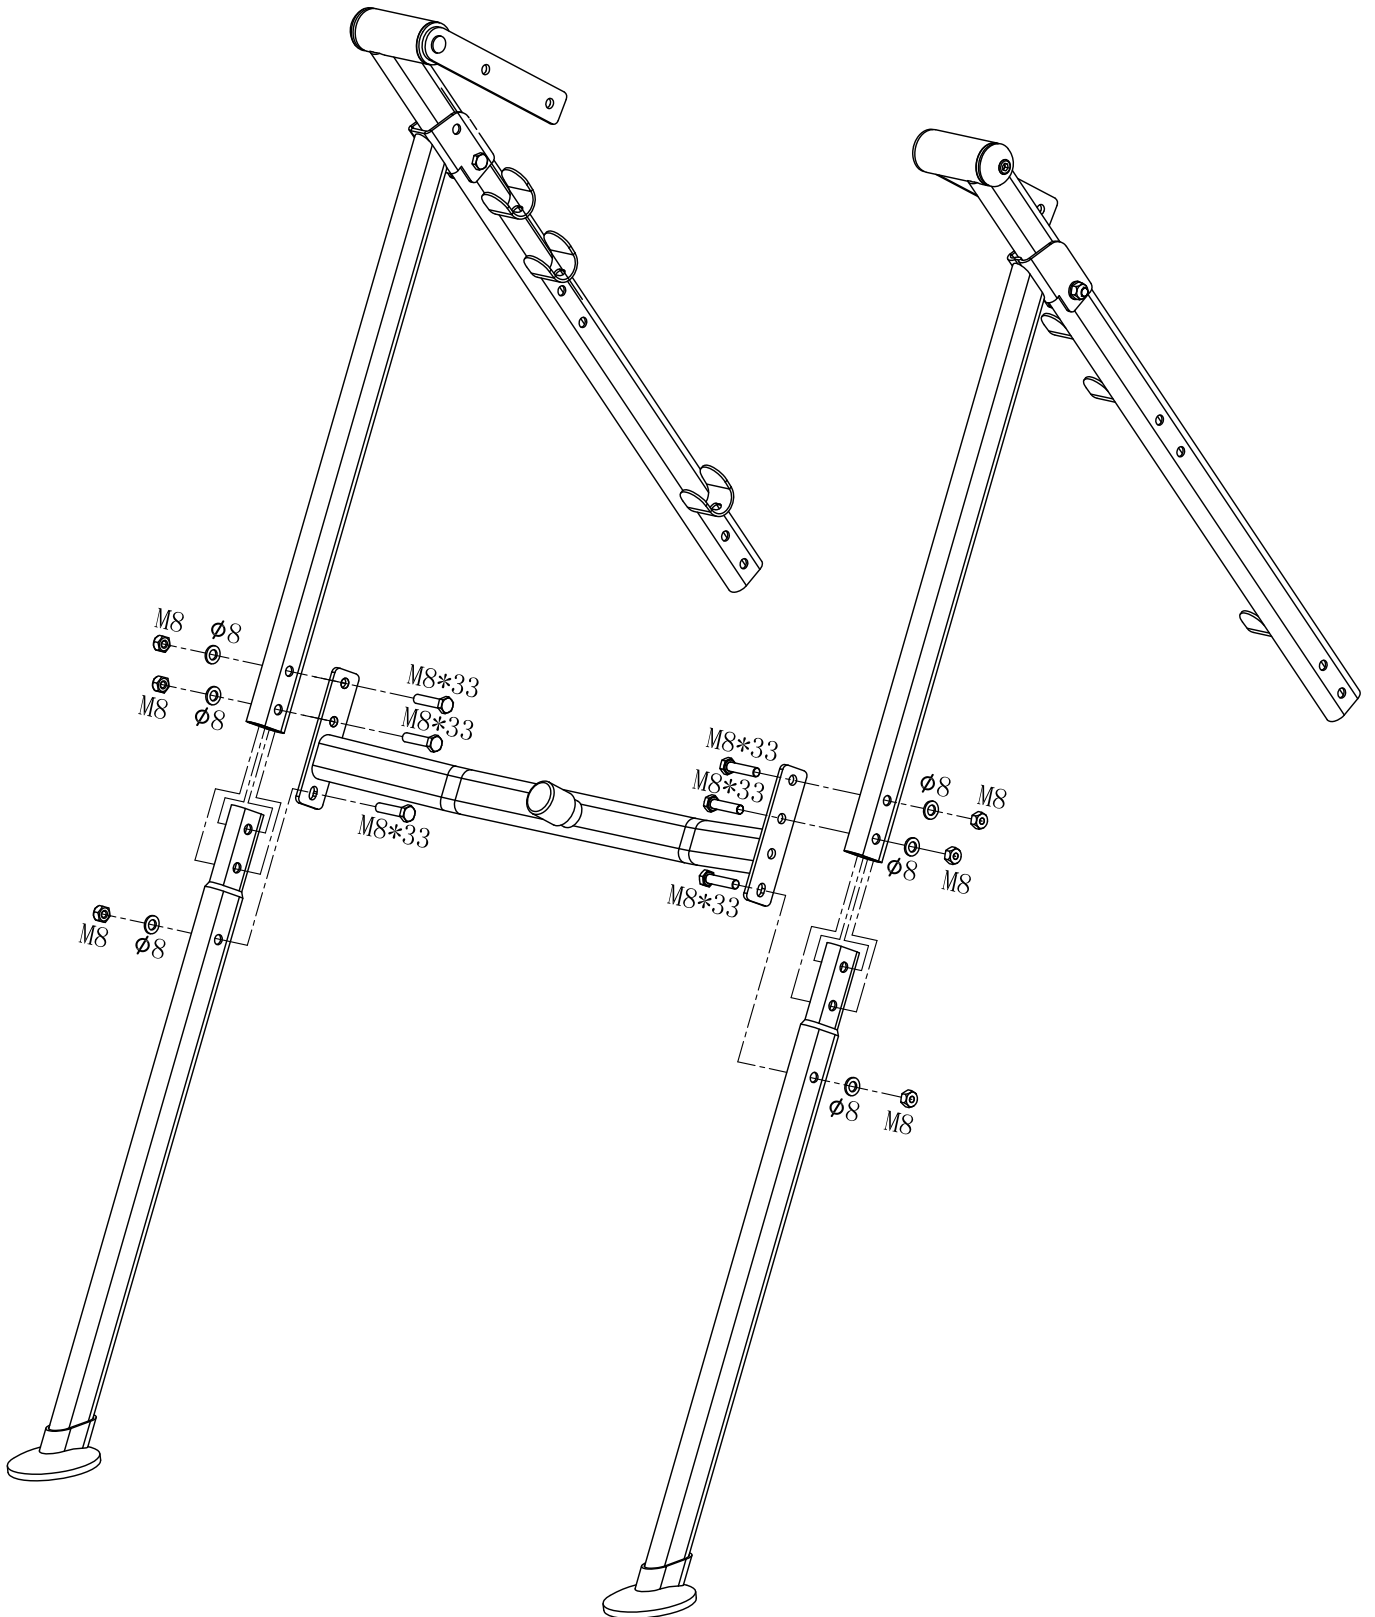

# GORILLA SPORTS

Dimensions complete: 203 cm x 65.5 cm x 152.5 cm  
Maximum loading: 110KG

# 1

Hex Bolt (M8\*33) -6PCS

Nut (M8) -6PCS

Washer (ø8) -6PCS

# 2

Hex Bolt (M8\*33) -4PCS

Washer (Ø8) -8PCS

Hex Bolt (M8\*30) -4PCS

Nut (M8) -8PCS

# 5

Hex Bolt (M8\*33) -4PCS

Nut (M8) -4PCS

Washer (ø8) -4PCS

- |  |                         |
|--|-------------------------|
|  | Hex Bolt (M8*48) - 1PCS |
|  | Hex Bolt (M8*15) - 3PCS |
|  | Nut (M8) - 1PCS         |
|  | Washer (ø8) - 4PCS      |