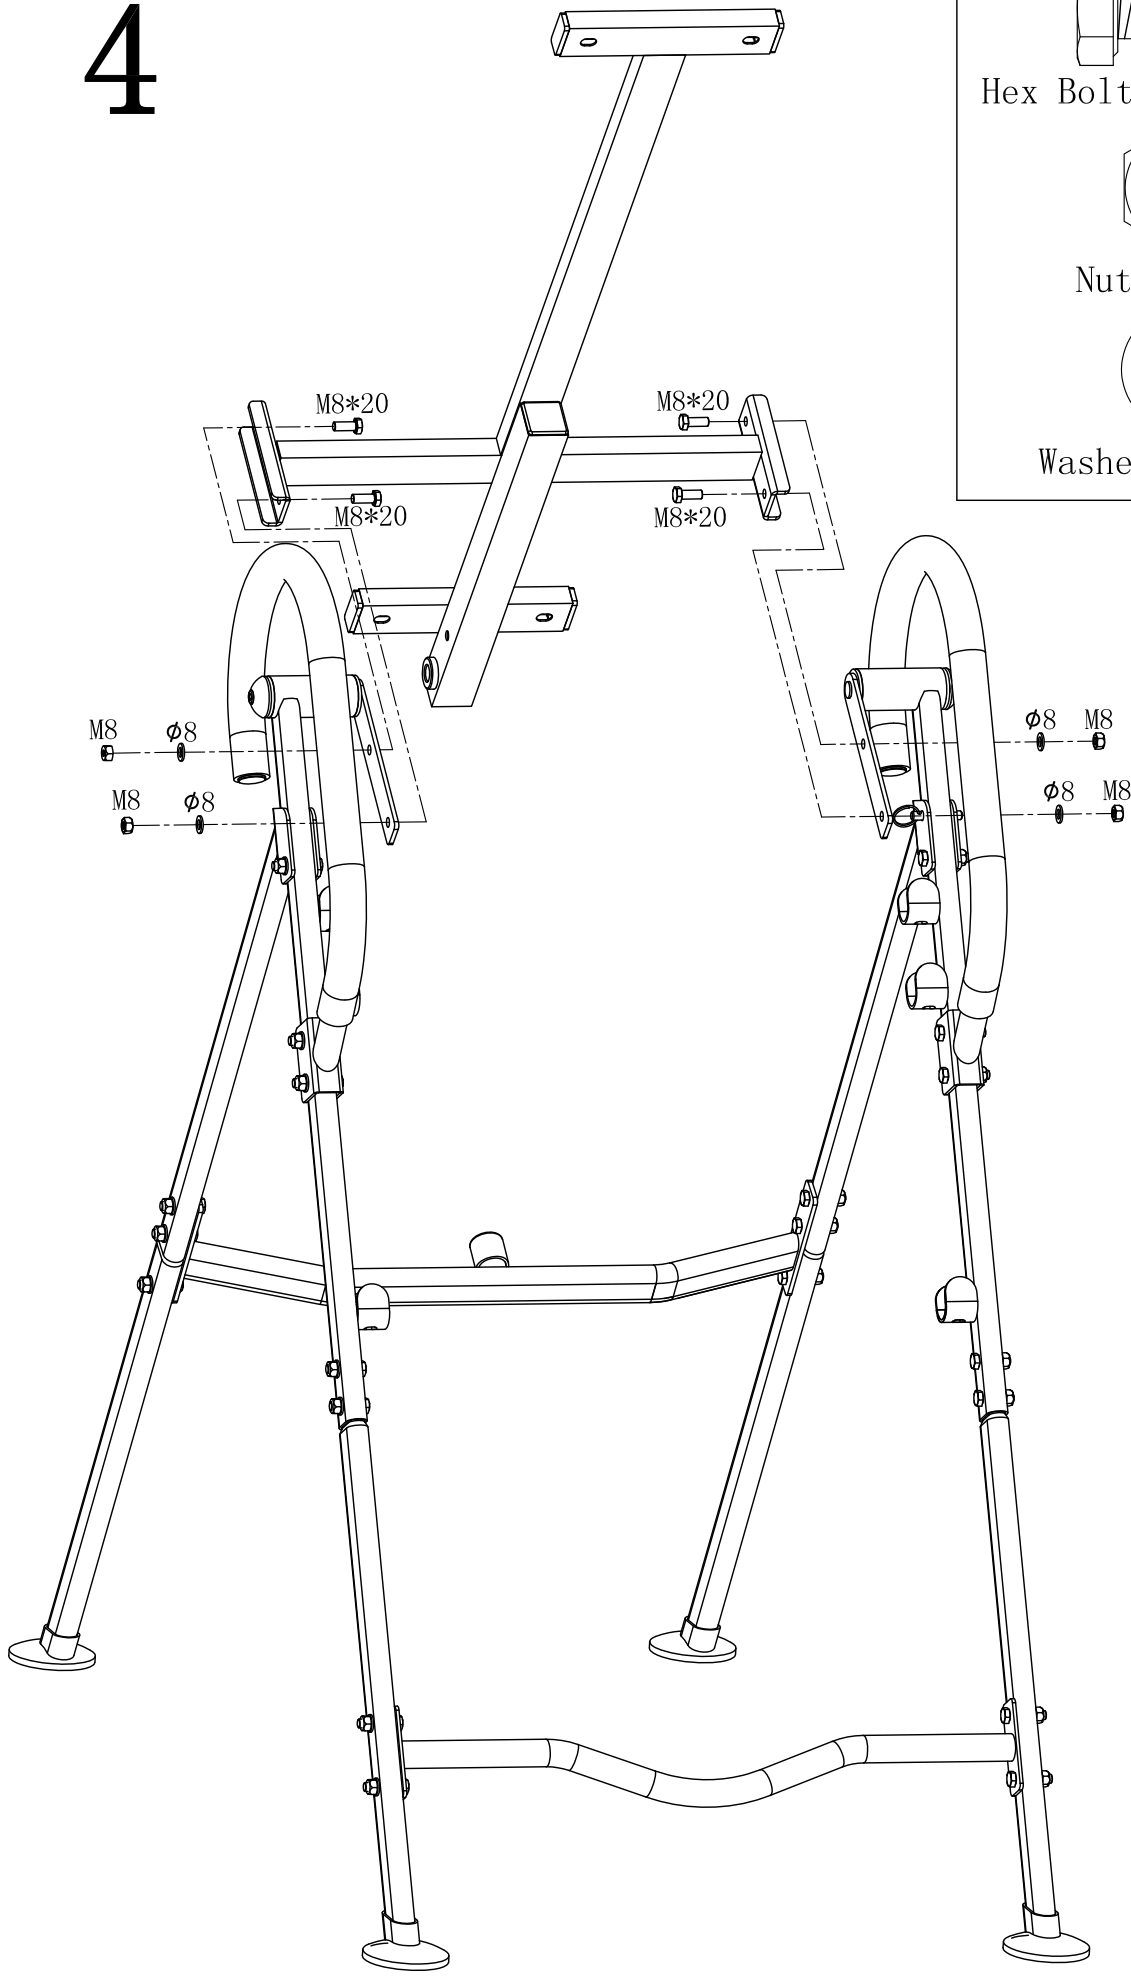

# GORILLA SPORTS

Dimensions complete: 203 cm x 65.5 cm x 152.5 cm  
Maximum loading: 110KG

# 1

Hex Bolt (M8\*33) -6PCS

Nut (M8) -6PCS

Washer (ø8) -6PCS

# 2

Hex Bolt (M8\*33) -4PCS

Washer (Ø8) -8PCS

Hex Bolt (M8\*30) -4PCS

Nut (M8) -8PCS

# 5

Hex Bolt (M8\*33) -4PCS

Nut (M8) -4PCS

Washer (ø8) -4PCS

- |  |                         |
|--|-------------------------|
|  | Hex Bolt (M8*48) - 1PCS |
|  | Hex Bolt (M8*15) - 3PCS |
|  | Nut (M8) - 1PCS         |
|  | Washer (ø8) - 4PCS      |