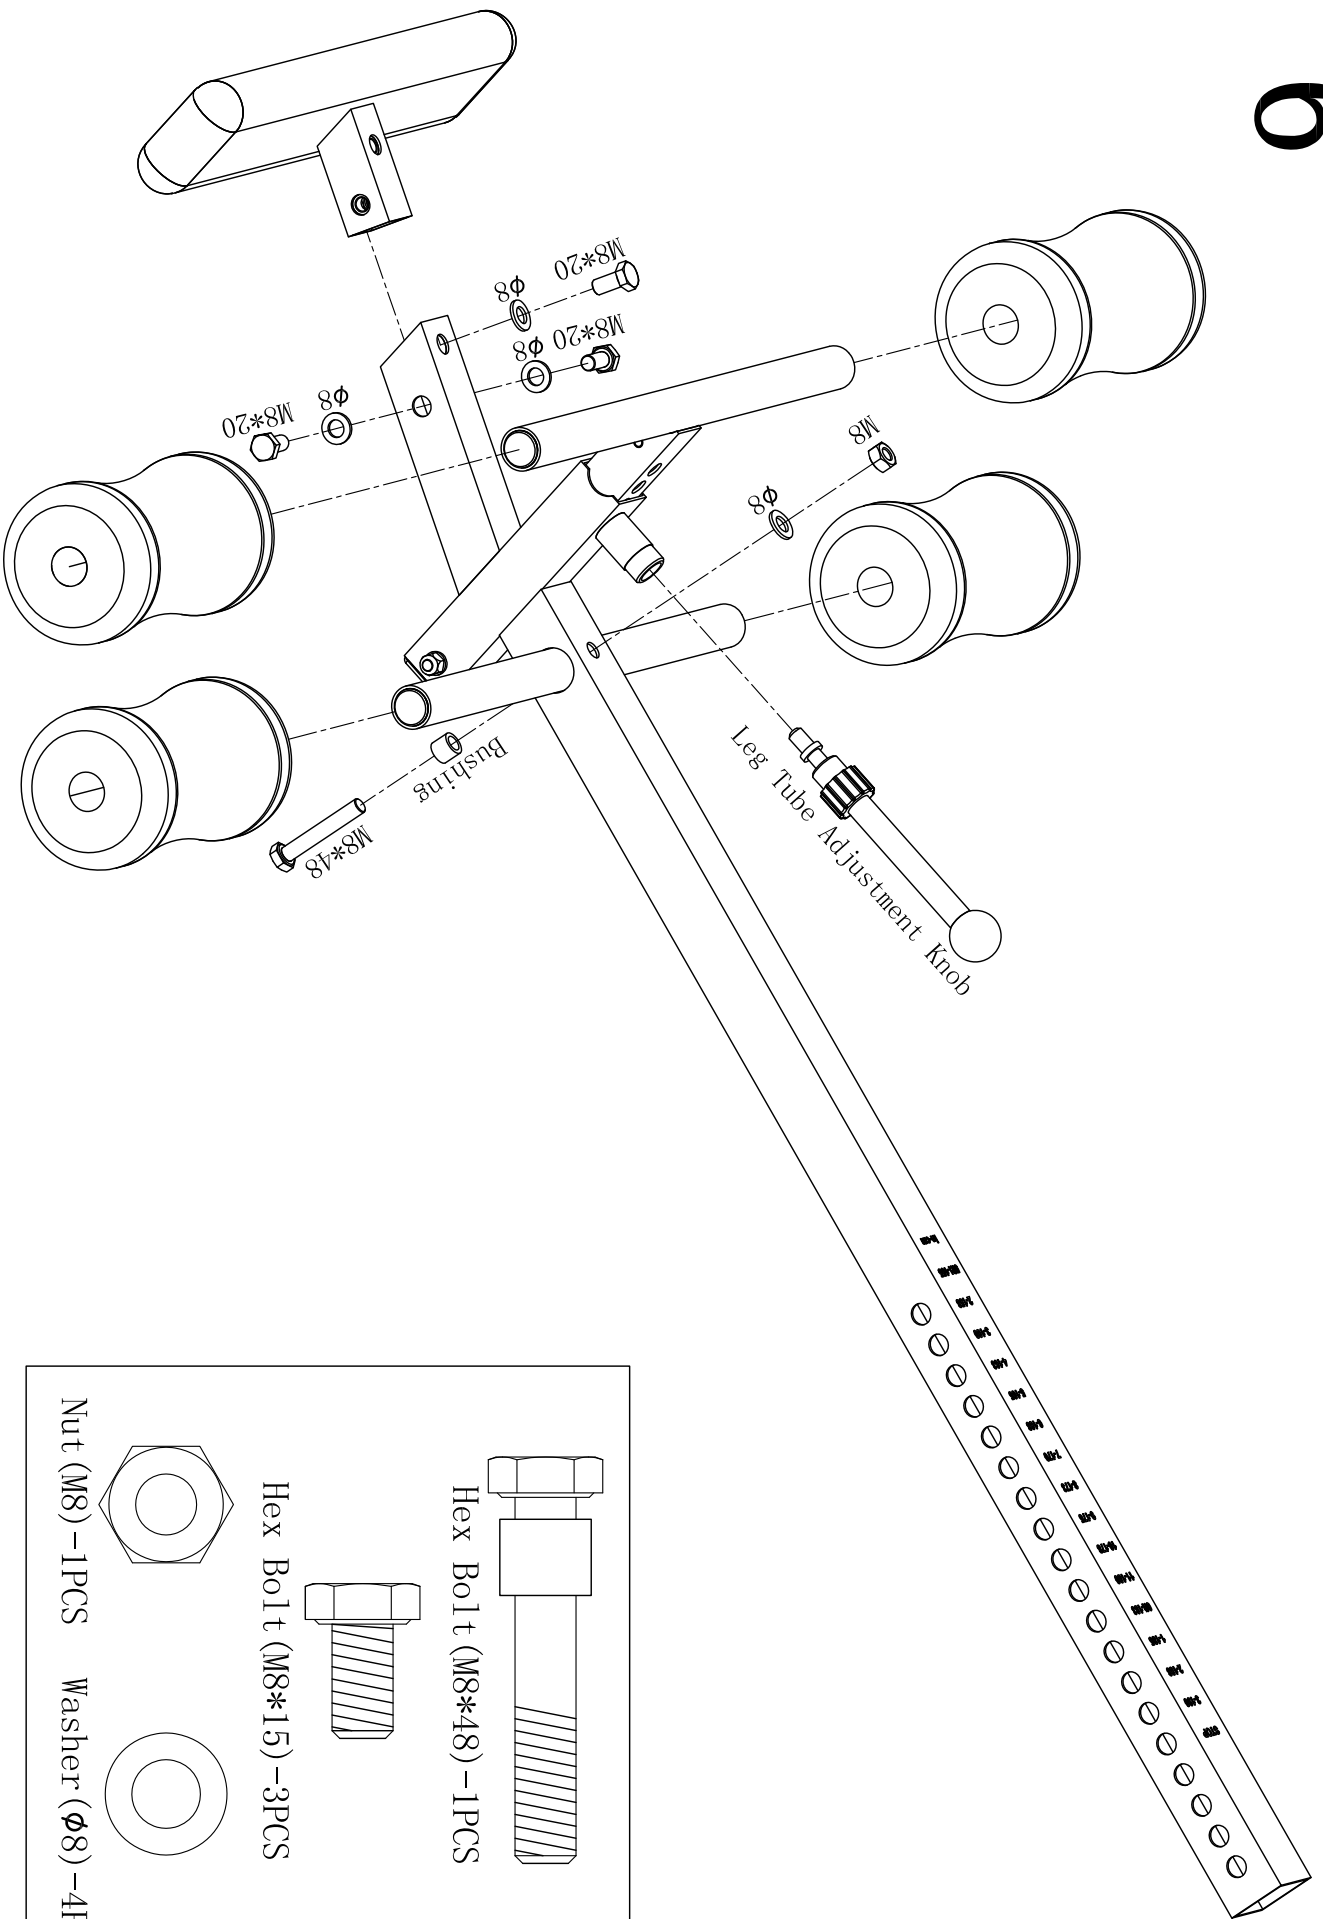

# GORILLA SPORTS

Dimensions complete: 203 cm x 65.5 cm x 152.5 cm  
Maximum loading: 110KG

# 1

Hex Bolt (M8\*33) -6PCS

Nut (M8) -6PCS

Washer (ø8) -6PCS

# 2

Hex Bolt (M8\*33) -4PCS

Washer (Ø8) -8PCS

Hex Bolt (M8\*30) -4PCS

Nut (M8) -8PCS

# 5

Hex Bolt (M8\*33) -4PCS

Nut (M8) -4PCS

Washer (ø8) -4PCS

- |  |                         |
|--|-------------------------|
|  | Hex Bolt (M8*48) - 1PCS |
|  | Hex Bolt (M8*15) - 3PCS |
|  | Nut (M8) - 1PCS         |
|  | Washer (ø8) - 4PCS      |