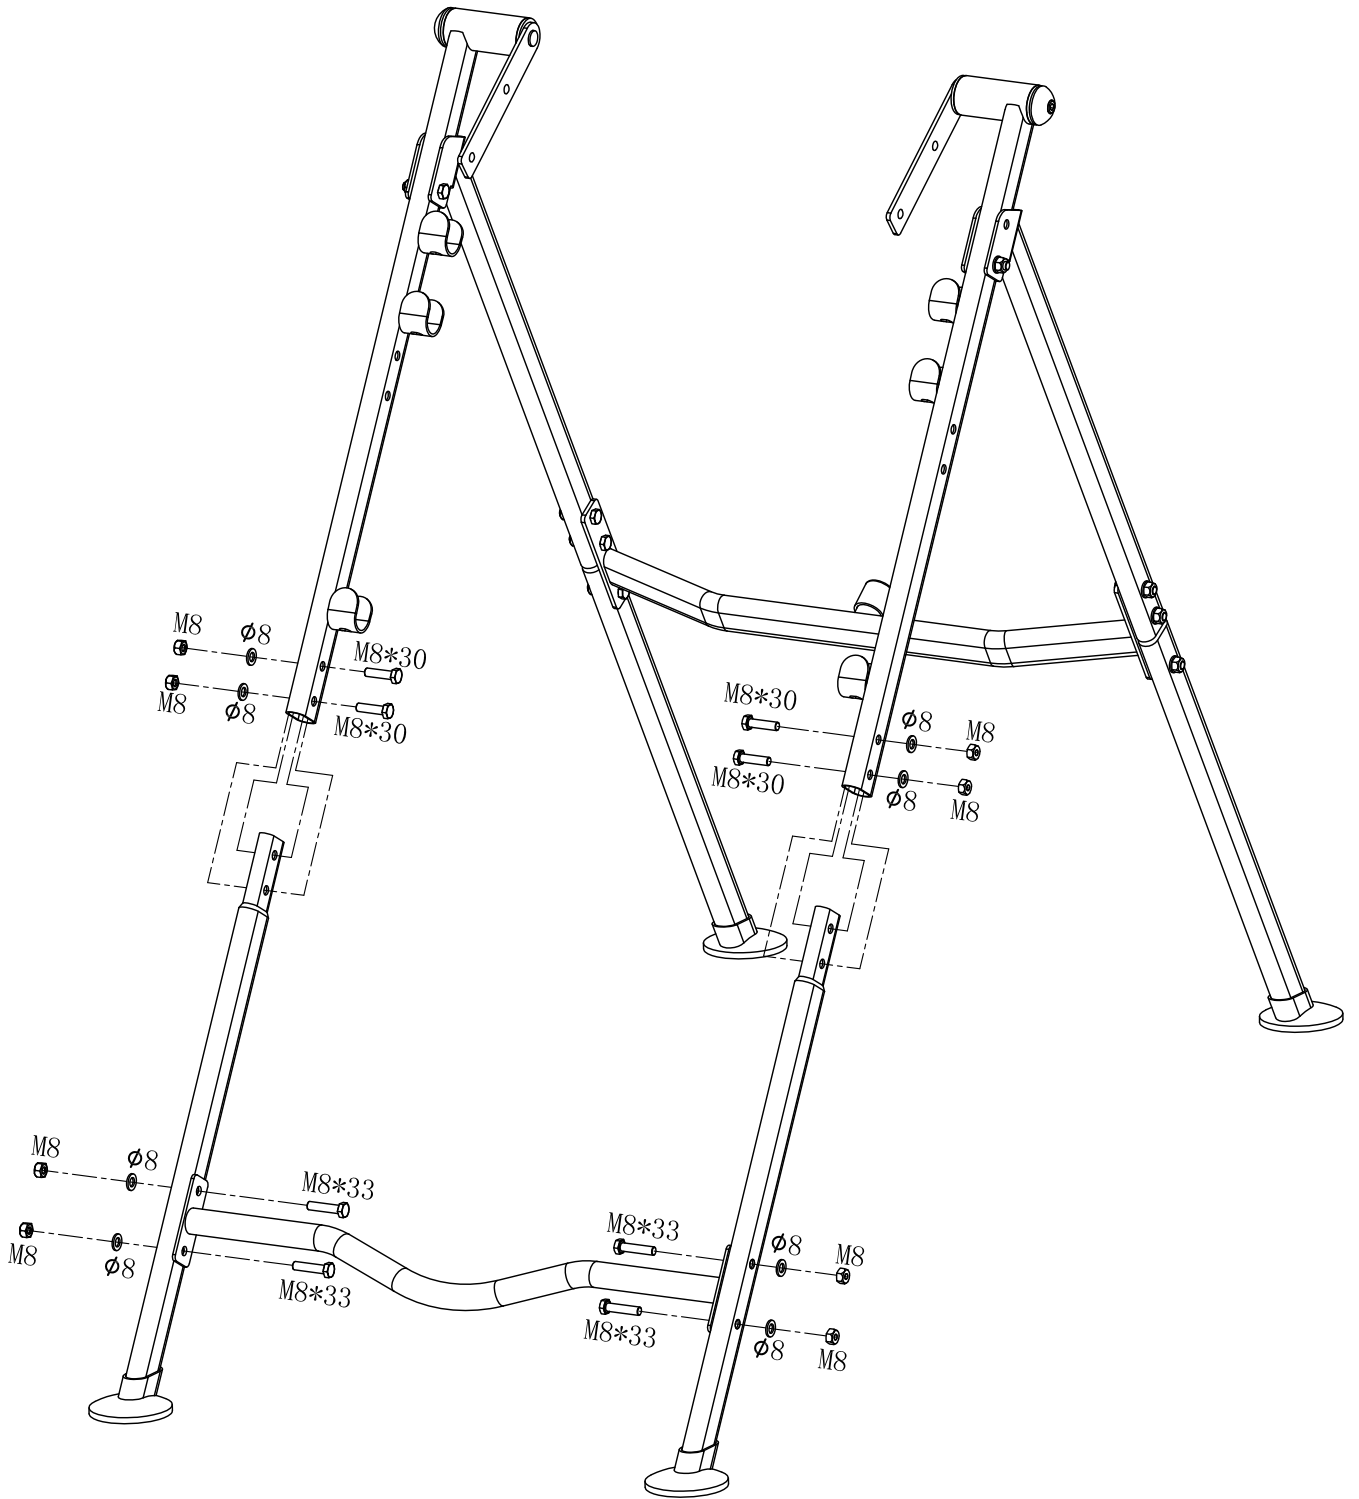

# GORILLA SPORTS

Dimensions complete: 203 cm x 65.5 cm x 152.5 cm  
Maximum loading: 110KG

# 1

Hex Bolt (M8\*33) -6PCS

Nut (M8) -6PCS

Washer (ø8) -6PCS

# 2

Hex Bolt (M8\*33) -4PCS

Washer (Ø8) -8PCS

Hex Bolt (M8\*30) -4PCS

Nut (M8) -8PCS

# 5

Hex Bolt (M8\*33) -4PCS

Nut (M8) -4PCS

Washer (ø8) -4PCS

- |  |                         |
|--|-------------------------|
|  | Hex Bolt (M8*48) - 1PCS |
|  | Hex Bolt (M8*15) - 3PCS |
|  | Nut (M8) - 1PCS         |
|  | Washer (ø8) - 4PCS      |