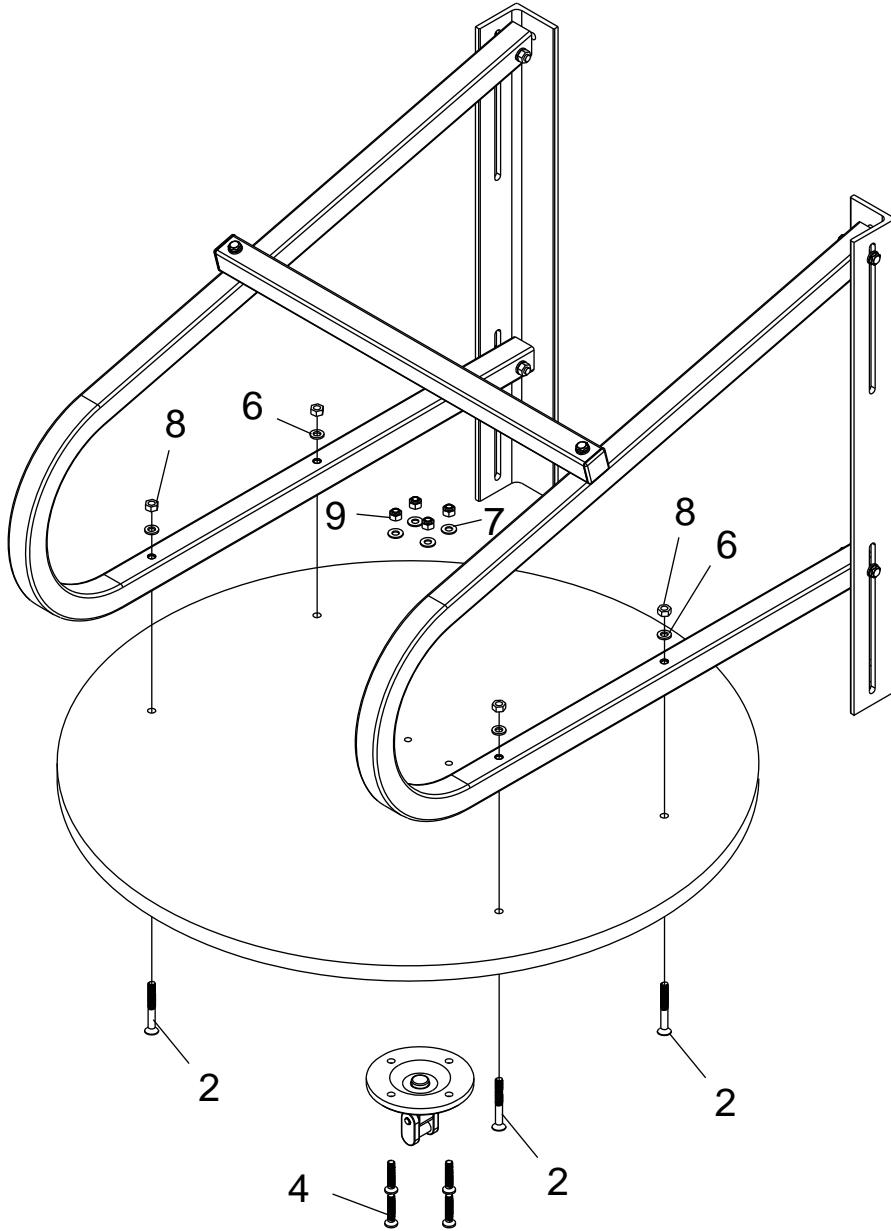

Washer 8 - 4PCS

Washer 5 - 4PCS

M5*30 - 4PCS

M6*40 - 4PCS

M6*50 - 4PCS

M6*60 - 2PCS

THREAD FORMING M8*60 - 4PCS

NYLON EXPANDER - 4PCS

GORILLA SPORTS

GORILLA SPORTS

NUMBER	DESCRIPTION	QUANTITY
1	BOLT M6*60	2
2	CROSS HEAD BOLT M6*50	4
3	BOLT M6*40	4
4	CROSS HEAD BOLT M5*30	4
5	SCREW M8*60	4
6	WASHER 6	16
7	WASHER 5	4
8	NUT M6	10
9	NUT M5	4
10	NYLON EXPANDER	4
11	WASHER 8	4

GORILLA SPORTS

ASSEMBLY

1

#1-M6*60 - 2PCS

#8-Nut M6 - 6PCS

#3-M6*40 - 4PCS

#6-Washer 6 - 12PCS

GORILLA SPORTS

2

		
#4-M5*30 - 4PCS	#6-Washer 6 - 4PCS	#7-Washer 5 - 4PCS
		
#2-M6*50 - 4PCS	#8-Nut M6 - 4PCS	#9-Nut M5 - 4PCS

GORILLA SPORTS

3

#5-THREAD FORMING M8*60 - 4PCS

#11-Washer 8 - 4PCS

#10-NYLON EXPANDER - 4PCS