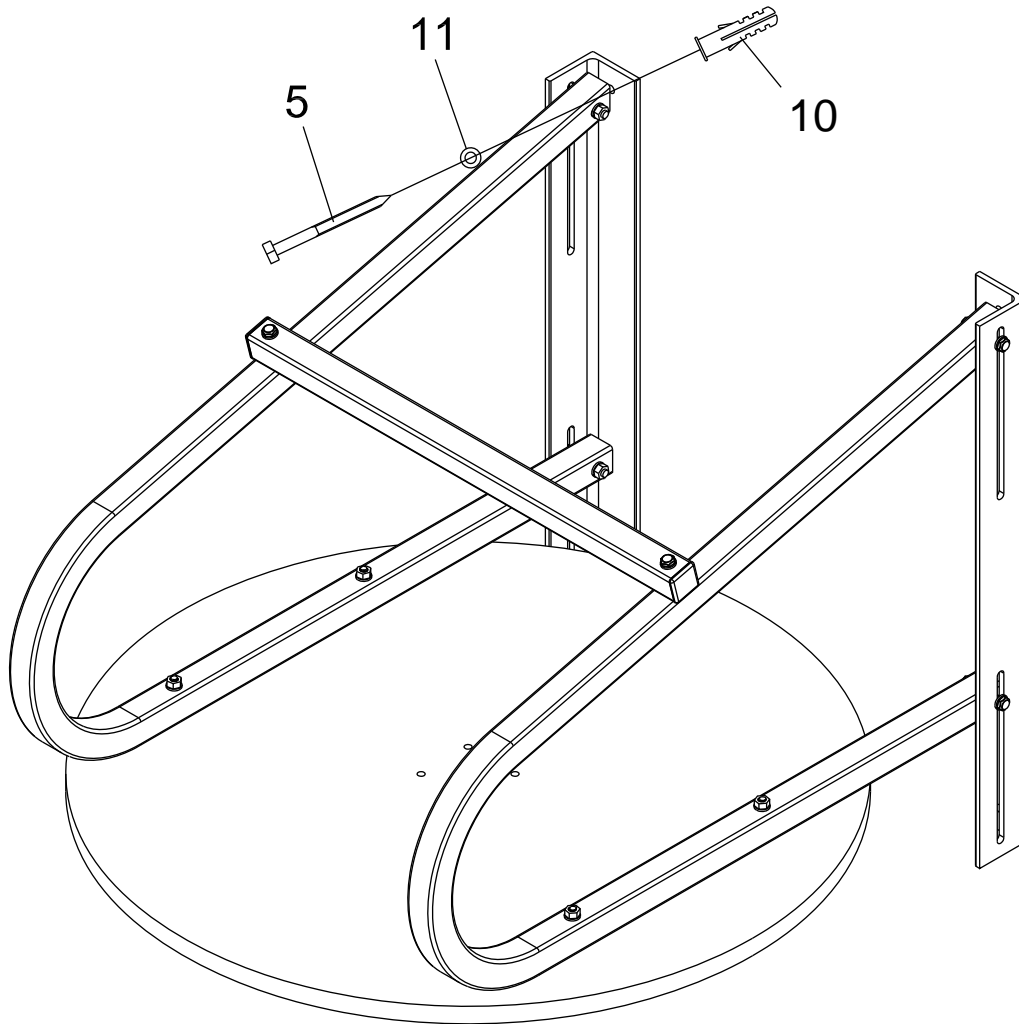

GORILLA SPORTS

GORILLA SPORTS

NUMBER	DESCRIPTION	QUANTITY
1	BOLT M6*60	2
2	CROSS HEAD BOLT M6*50	4
3	BOLT M6*40	4
4	CROSS HEAD BOLT M5*30	4
5	SCREW M8*60	4
6	WASHER 6	16
7	WASHER 5	4
8	NUT M6	10
9	NUT M5	4
10	NYLON EXPANDER	4
11	WASHER 8	4

GORILLA SPORTS

ASSEMBLY

1

#1-M6*60 - 2PCS

#8-Nut M6 - 6PCS

#3-M6*40 - 4PCS

#6-Washer 6 - 12PCS

GORILLA SPORTS

2

		
#4-M5*30 - 4PCS	#6-Washer 6 - 4PCS	#7-Washer 5 - 4PCS
		
#2-M6*50 - 4PCS	#8-Nut M6 - 4PCS	#9-Nut M5 - 4PCS

GORILLA SPORTS

3

#5-THREAD FORMING M8*60 - 4PCS

#11-Washer 8 - 4PCS

#10-NYLON EXPANDER - 4PCS