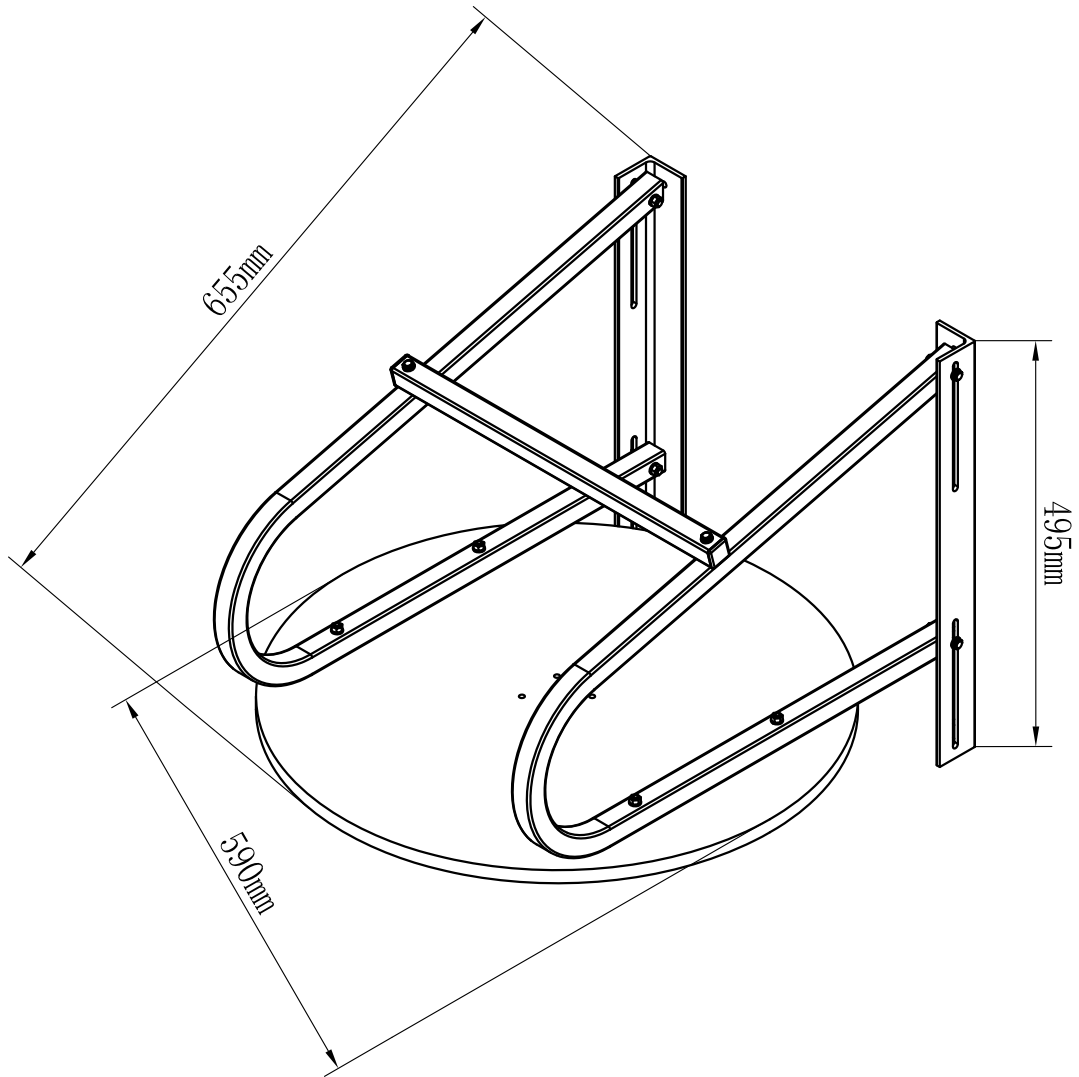

Washer 8 - 4PCS

Washer 5 - 4PCS

M5*30 - 4PCS

M6*40 - 4PCS

M6*50 - 4PCS

M6*60 - 2PCS

THREAD FORMING M8*60 - 4PCS

NYLON EXPANDER - 4PCS

GORILLA SPORTS

GORILLA SPORTS

NUMBER	DESCRIPTION	QUANTITY
1	BOLT M6*60	2
2	CROSS HEAD BOLT M6*50	4
3	BOLT M6*40	4
4	CROSS HEAD BOLT M5*30	4
5	SCREW M8*60	4
6	WASHER 6	16
7	WASHER 5	4
8	NUT M6	10
9	NUT M5	4
10	NYLON EXPANDER	4
11	WASHER 8	4

GORILLA SPORTS

ASSEMBLY

1

#1-M6*60 - 2PCS

#8-Nut M6 - 6PCS

#3-M6*40 - 4PCS

#6-Washer 6 - 12PCS

GORILLA SPORTS

2

		
#4-M5*30 - 4PCS	#6-Washer 6 - 4PCS	#7-Washer 5 - 4PCS
		
#2-M6*50 - 4PCS	#8-Nut M6 - 4PCS	#9-Nut M5 - 4PCS

GORILLA SPORTS

3

#5-THREAD FORMING M8*60 - 4PCS

#11-Washer 8 - 4PCS

#10-NYLON EXPANDER - 4PCS