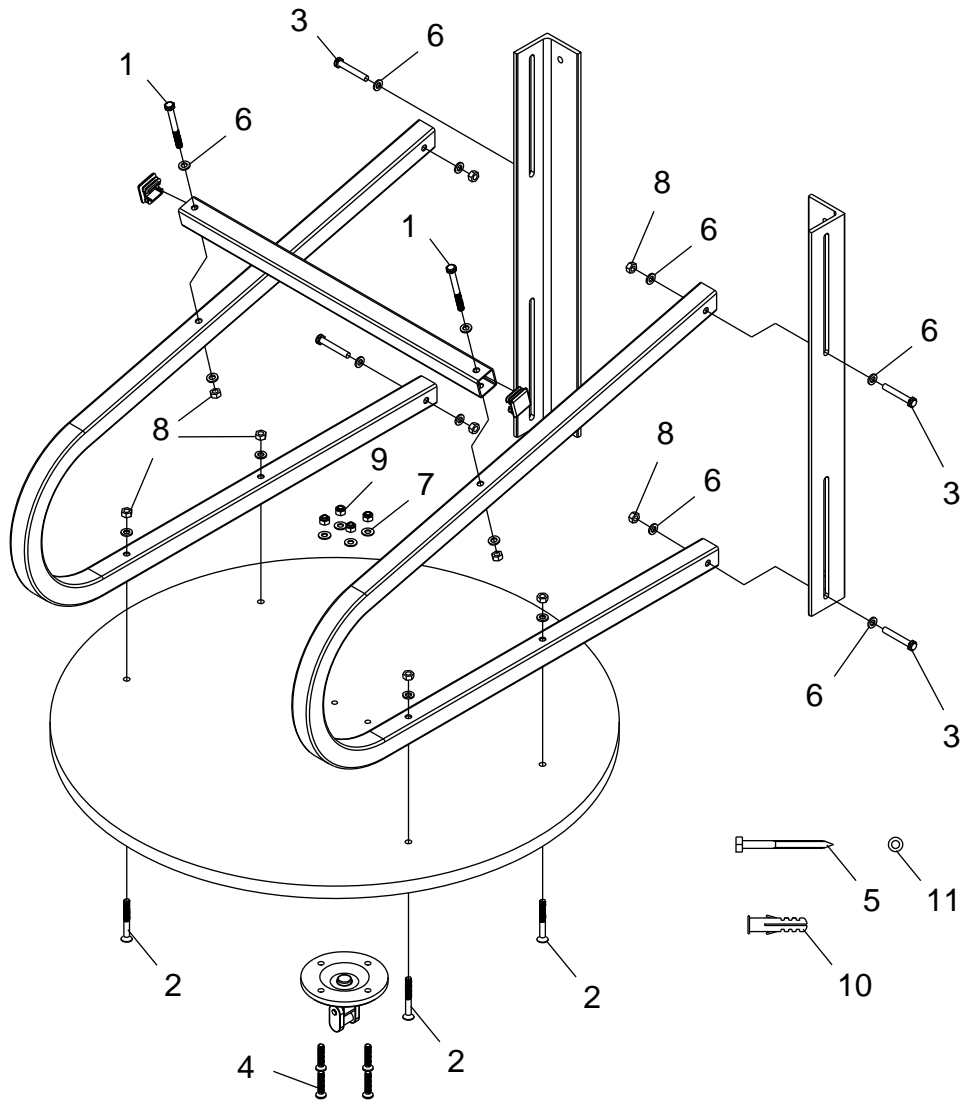

Washer 8 - 4PCS

Washer 5 - 4PCS

M5*30 - 4PCS

M6*40 - 4PCS

M6*50 - 4PCS

M6*60 - 2PCS

THREAD FORMING M8*60 - 4PCS

NYLON EXPANDER - 4PCS

GORILLA SPORTS

GORILLA SPORTS

NUMBER	DESCRIPTION	QUANTITY
1	BOLT M6*60	2
2	CROSS HEAD BOLT M6*50	4
3	BOLT M6*40	4
4	CROSS HEAD BOLT M5*30	4
5	SCREW M8*60	4
6	WASHER 6	16
7	WASHER 5	4
8	NUT M6	10
9	NUT M5	4
10	NYLON EXPANDER	4
11	WASHER 8	4

GORILLA SPORTS

ASSEMBLY

1

#1-M6*60 - 2PCS

#8-Nut M6 - 6PCS

#3-M6*40 - 4PCS

#6-Washer 6 - 12PCS

GORILLA SPORTS

2

		
#4-M5*30 - 4PCS	#6-Washer 6 - 4PCS	#7-Washer 5 - 4PCS
		
#2-M6*50 - 4PCS	#8-Nut M6 - 4PCS	#9-Nut M5 - 4PCS

GORILLA SPORTS

3

#5-THREAD FORMING M8*60 - 4PCS

#11-Washer 8 - 4PCS

#10-NYLON EXPANDER - 4PCS