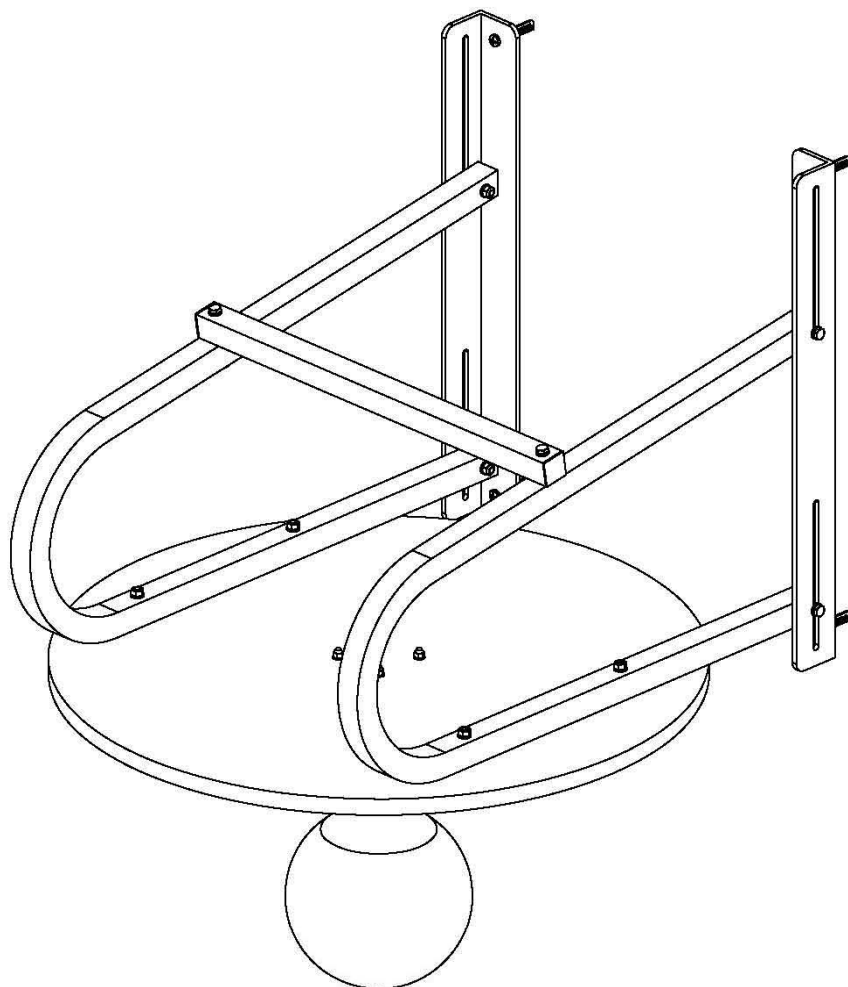

GORILLA SPORTS

SPEEDBALL RACK

100929

GORILLA SPORTS

HARDWARE PACK

Nut M6 - 10PCS

Nut M5 - 4PCS

Washer 6 - 16PCS

Washer 8 - 4PCS

Washer 5 - 4PCS

M5*30 - 4PCS

M6*40 - 4PCS

M6*50 - 4PCS

M6*60 - 2PCS

THREAD FORMING M8*60 - 4PCS

NYLON EXPANDER - 4PCS

GORILLA SPORTS

GORILLA SPORTS

NUMBER	DESCRIPTION	QUANTITY
1	BOLT M6*60	2
2	CROSS HEAD BOLT M6*50	4
3	BOLT M6*40	4
4	CROSS HEAD BOLT M5*30	4
5	SCREW M8*60	4
6	WASHER 6	16
7	WASHER 5	4
8	NUT M6	10
9	NUT M5	4
10	NYLON EXPANDER	4
11	WASHER 8	4

2

		
#4-M5*30 - 4PCS	#6-Washer 6 - 4PCS	#7-Washer 5 - 4PCS
		
#2-M6*50 - 4PCS	#8-Nut M6 - 4PCS	#9-Nut M5 - 4PCS

GORILLA SPORTS

3

#5-THREAD FORMING M8*60 - 4PCS

#11-Washer 8 - 4PCS

#10-NYLON EXPANDER - 4PCS