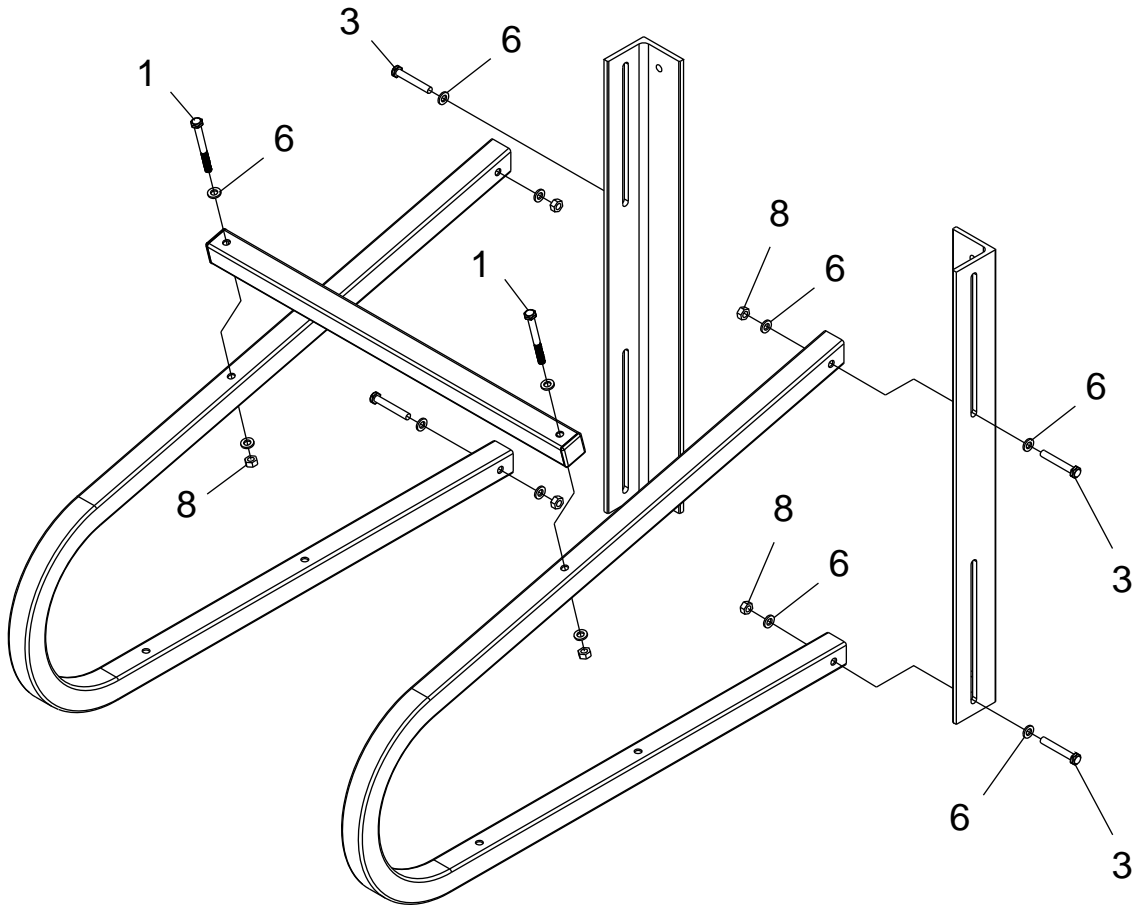

Washer 8 - 4PCS

Washer 5 - 4PCS

M5*30 - 4PCS

M6*40 - 4PCS

M6*50 - 4PCS

M6*60 - 2PCS

THREAD FORMING M8*60 - 4PCS

NYLON EXPANDER - 4PCS

GORILLA SPORTS

GORILLA SPORTS

NUMBER	DESCRIPTION	QUANTITY
1	BOLT M6*60	2
2	CROSS HEAD BOLT M6*50	4
3	BOLT M6*40	4
4	CROSS HEAD BOLT M5*30	4
5	SCREW M8*60	4
6	WASHER 6	16
7	WASHER 5	4
8	NUT M6	10
9	NUT M5	4
10	NYLON EXPANDER	4
11	WASHER 8	4

GORILLA SPORTS

ASSEMBLY

1

#1-M6*60 - 2PCS

#8-Nut M6 - 6PCS

#3-M6*40 - 4PCS

#6-Washer 6 - 12PCS

GORILLA SPORTS

2

		
#4-M5*30 - 4PCS	#6-Washer 6 - 4PCS	#7-Washer 5 - 4PCS
		
#2-M6*50 - 4PCS	#8-Nut M6 - 4PCS	#9-Nut M5 - 4PCS

GORILLA SPORTS

3

#5-THREAD FORMING M8*60 - 4PCS

#11-Washer 8 - 4PCS

#10-NYLON EXPANDER - 4PCS